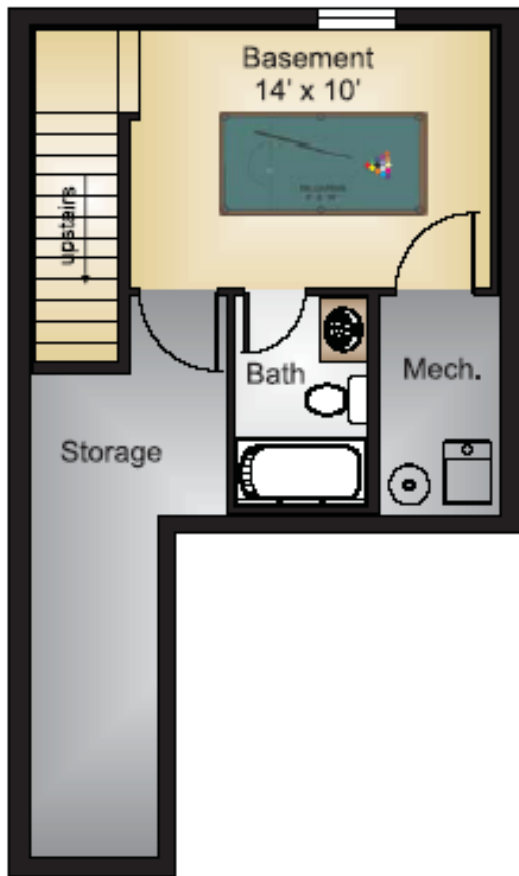

# The varsity

Basement

First Floor

Second Floor

Third Floor

Approximately 1,800 square feet  
3 bedroom, 4 baths

Incredible views of Notre Dame Stadium and the campus  
Three stories with private deck area  
Optional finished basement with bathroom  
One block from campus