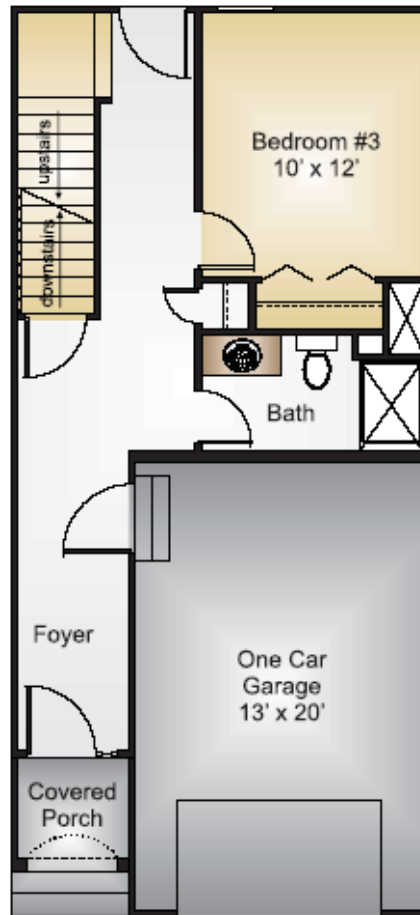

# The varsity

Basement

First Floor

Second Floor

Third Floor

Approximately 1,800 square feet  
3 bedroom, 4 baths

Incredible views of Notre Dame Stadium and the campus  
Three stories with private deck area  
Optional finished basement with bathroom  
One block from campus