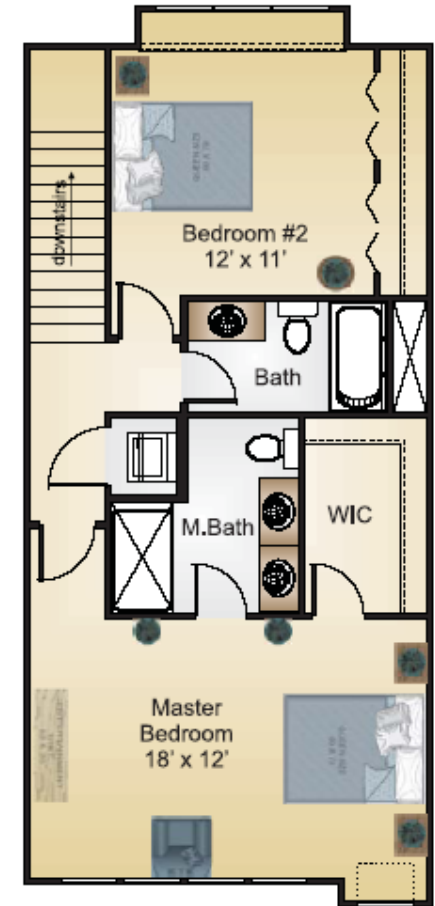

# The varsity

Basement

First Floor

Second Floor

Third Floor

Approximately 1,800 square feet  
3 bedroom, 4 baths

Incredible views of Notre Dame Stadium and the campus  
Three stories with private deck area  
Optional finished basement with bathroom  
One block from campus