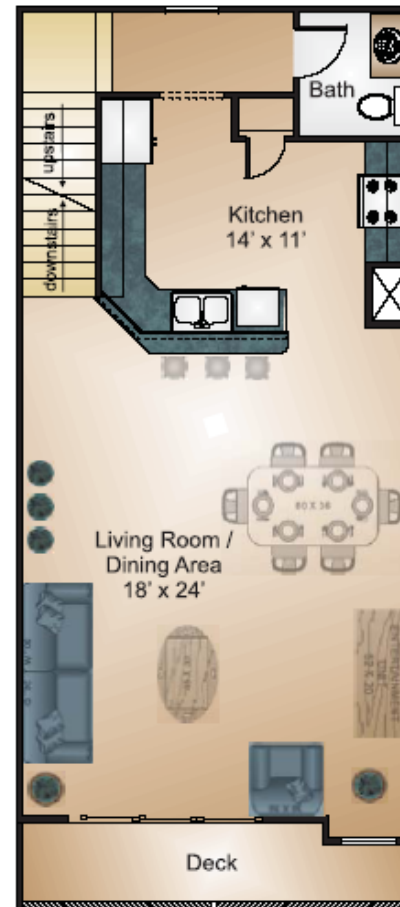

# The varsity

Basement

First Floor

Second Floor

Third Floor

Approximately 1,800 square feet  
3 bedroom, 4 baths

Incredible views of Notre Dame Stadium and the campus  
Three stories with private deck area  
Optional finished basement with bathroom  
One block from campus