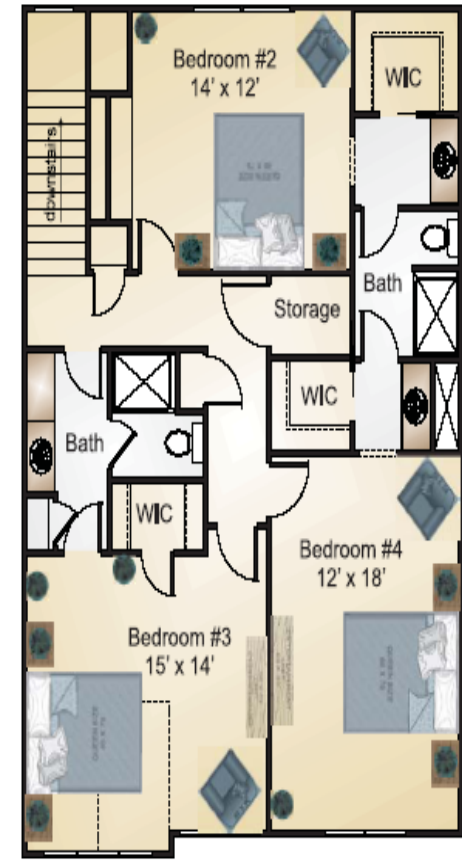

The Heisman

Basement

First Floor

Second Floor

Third Floor

Approximately 2,790 square feet
4 bedroom, 5 baths

Incredible views of Notre Dame Stadium and the campus
Three stories with private deck area
Optional finished basement with bathroom
One block from campus