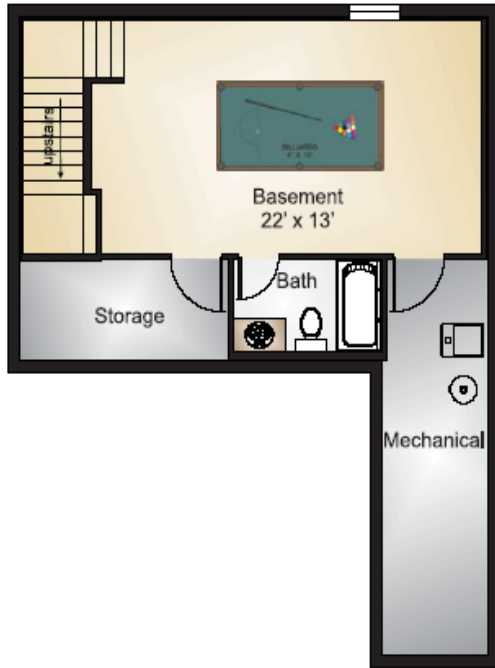

The Heisman

Basement

First Floor

Second Floor

Third Floor

Approximately 2,790 square feet
4 bedroom, 5 baths

Incredible views of Notre Dame Stadium and the campus
Three stories with private deck area
Optional finished basement with bathroom
One block from campus