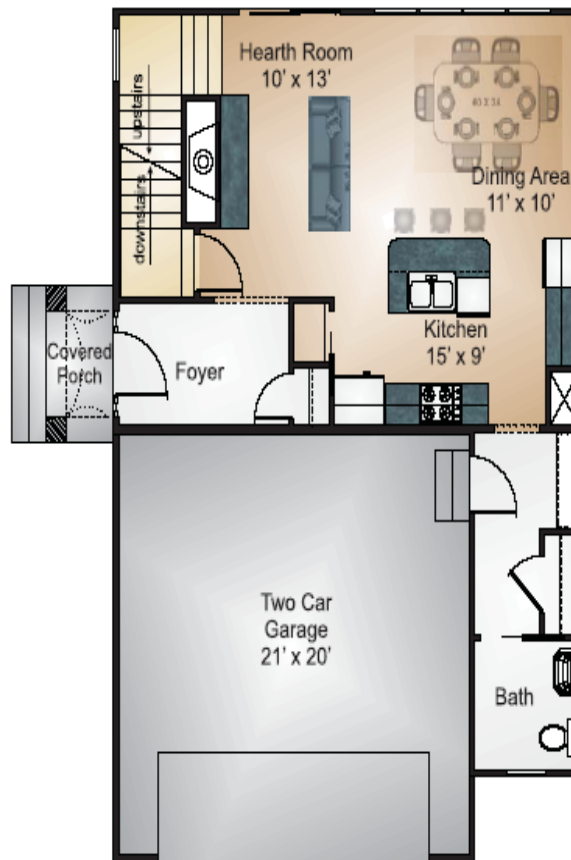

The Heisman

Basement

First Floor

Second Floor

Third Floor

Approximately 2,790 square feet
4 bedroom, 5 baths

Incredible views of Notre Dame Stadium and the campus
Three stories with private deck area
Optional finished basement with bathroom
One block from campus