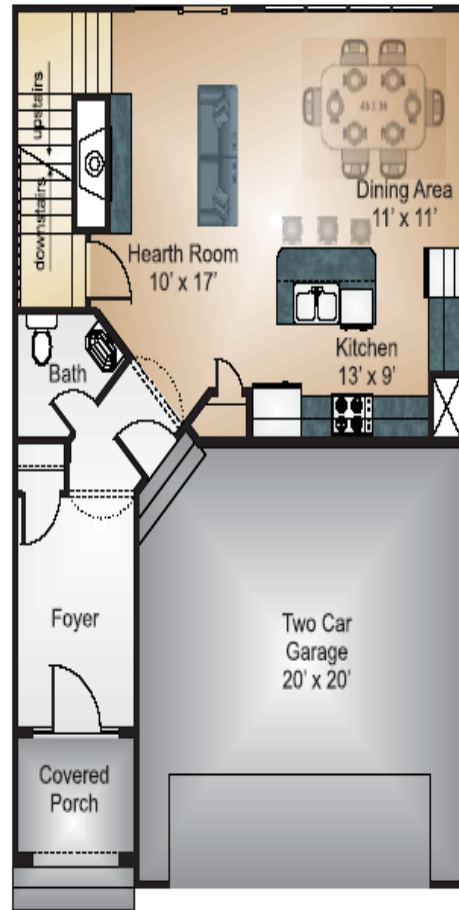

# The All American

Basement

First Floor

Second Floor

Third Floor

Approximately 2,766 square feet  
4 bedroom, 5 baths

Incredible views of Notre Dame Stadium and the campus  
Three stories with private deck area  
Optional finished basement with bathroom  
One block from campus