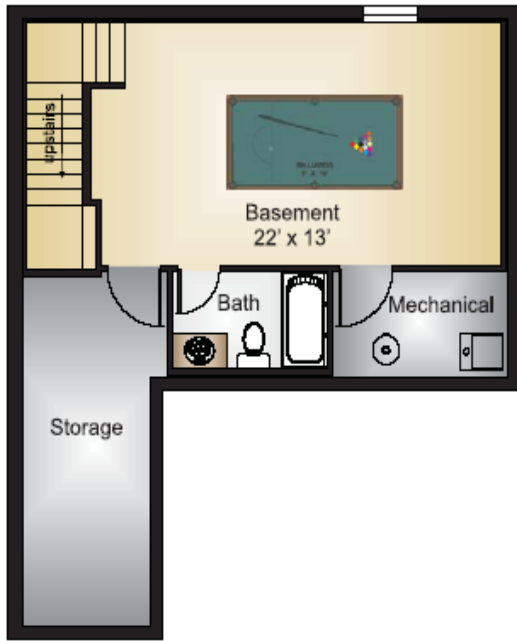

# The All American

Basement

First Floor

Second Floor

Third Floor

Approximately 2,766 square feet  
4 bedroom, 5 baths

Incredible views of Notre Dame Stadium and the campus  
Three stories with private deck area  
Optional finished basement with bathroom  
One block from campus