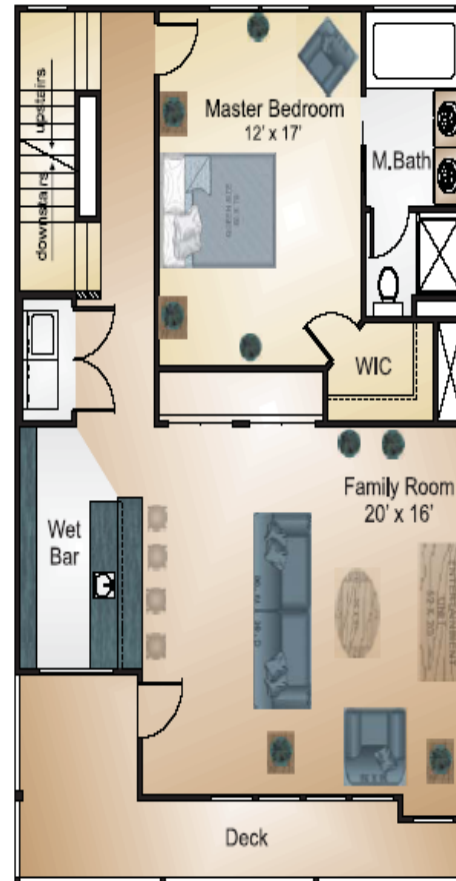

# The All American

Basement

First Floor

Second Floor

Third Floor

Approximately 2,766 square feet  
4 bedroom, 5 baths

Incredible views of Notre Dame Stadium and the campus  
Three stories with private deck area  
Optional finished basement with bathroom  
One block from campus