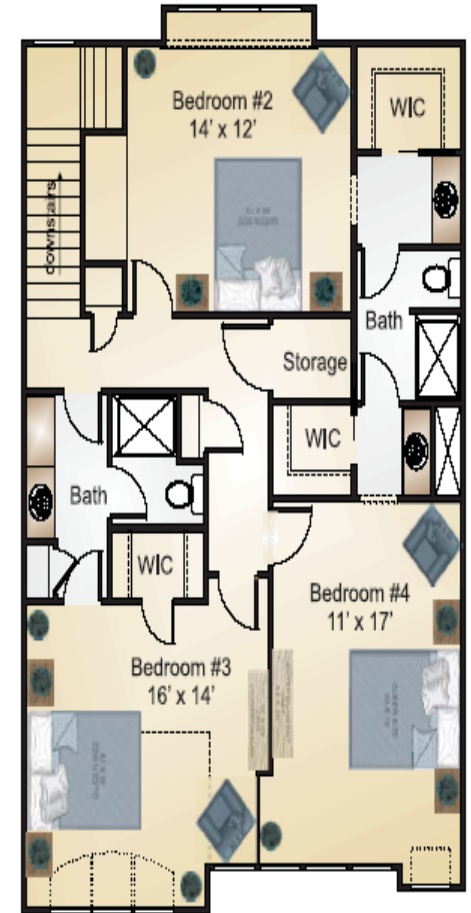

# The All American

Basement

First Floor

Second Floor

Third Floor

Approximately 2,766 square feet  
4 bedroom, 5 baths

Incredible views of Notre Dame Stadium and the campus  
Three stories with private deck area  
Optional finished basement with bathroom  
One block from campus