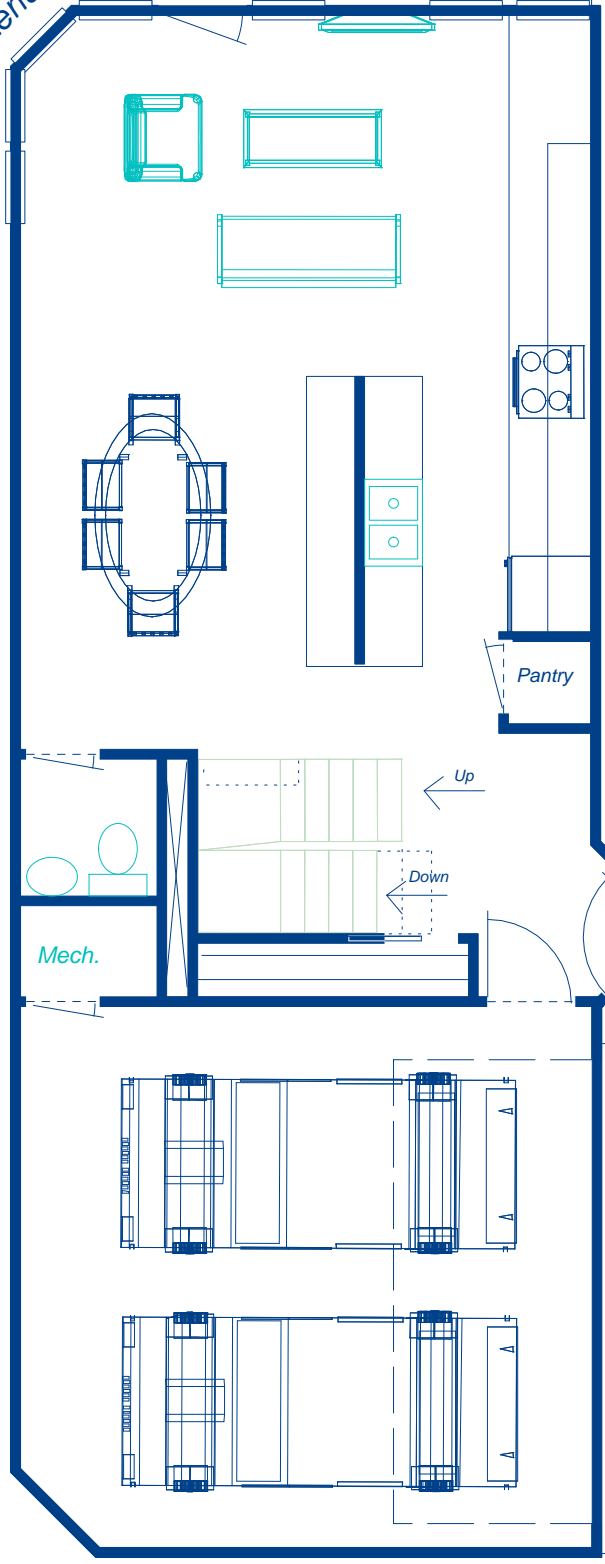

Patio
15' x 8'

Morris Performing Arts Center

Century Center, river waterfalls

Pantry

Up

Down

Mech.

Driveway

Century Center, river waterfalls

Morris Performing Arts Center

Morris Performing Arts Center

Century Center, river waterfalls