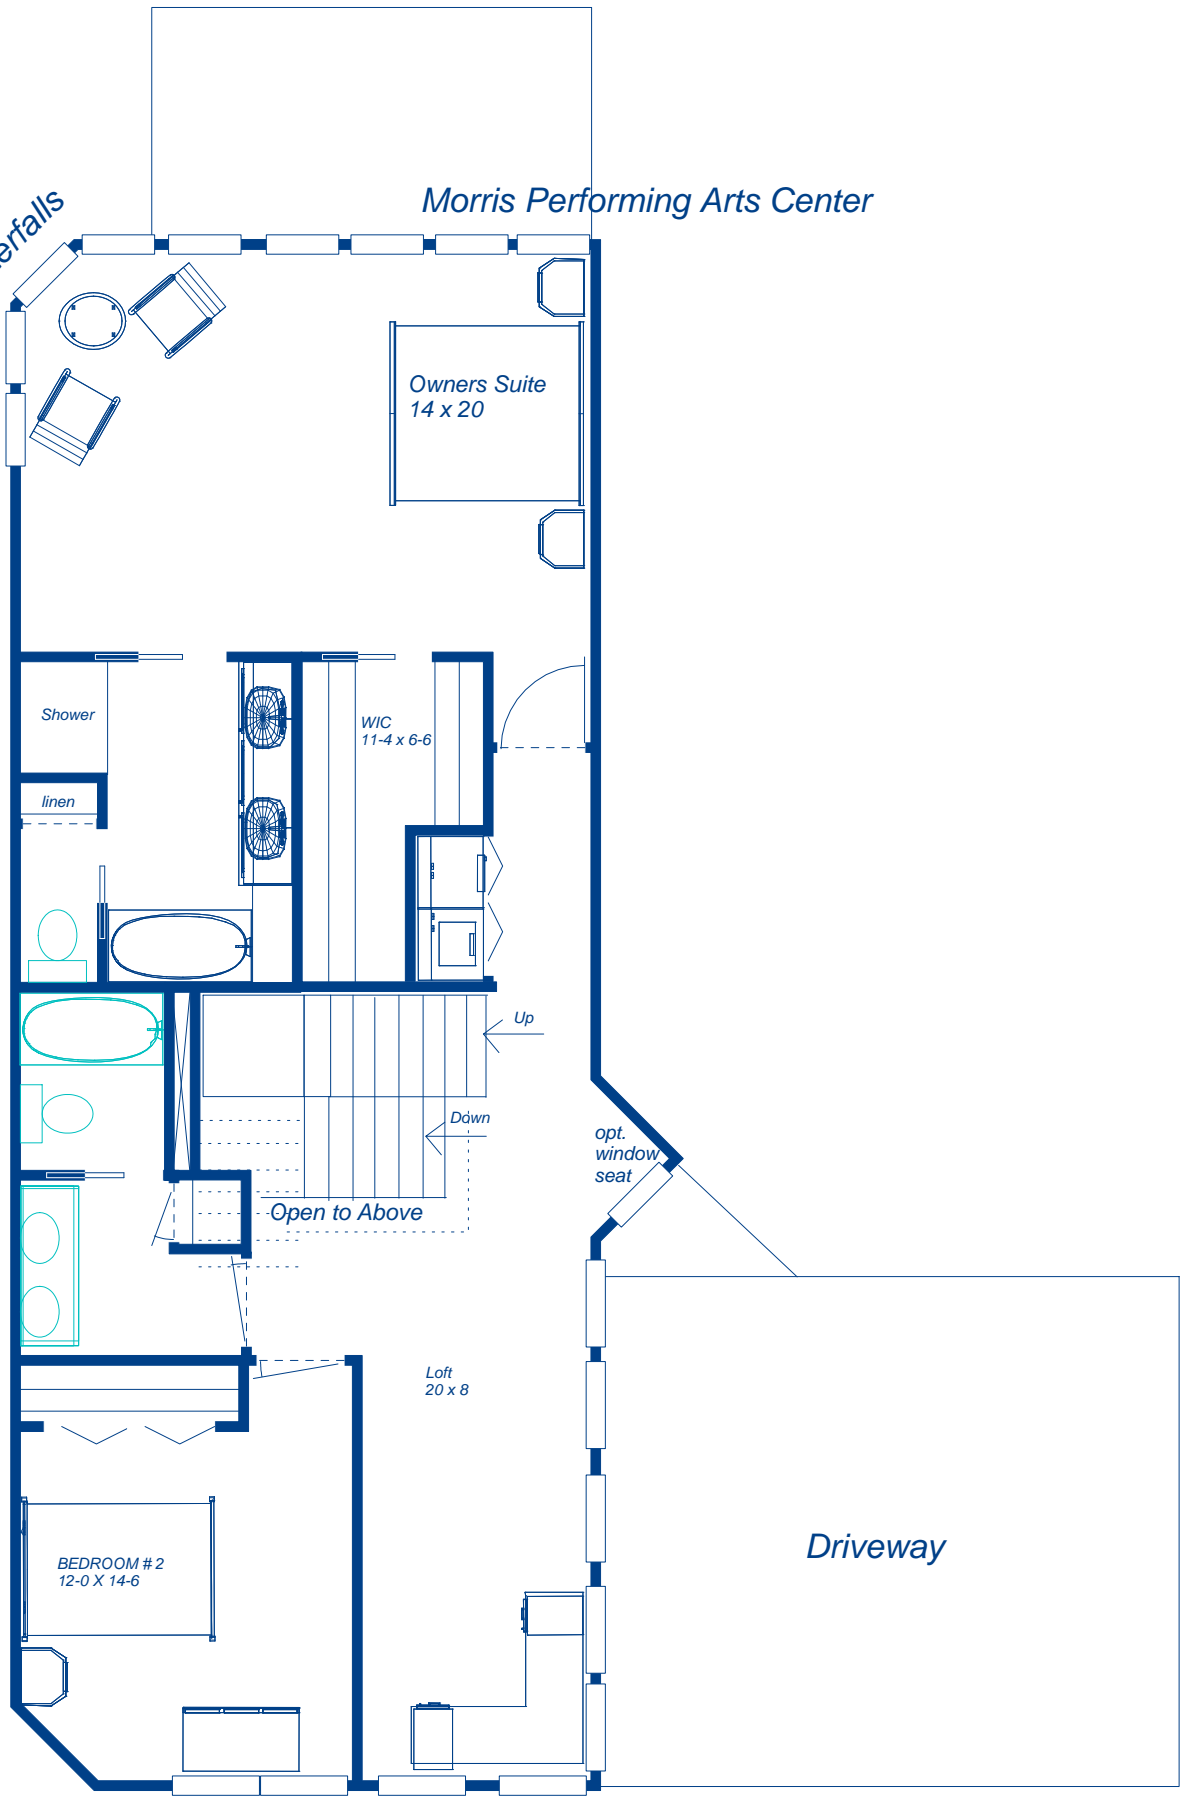

Patio
15' x 8'

Morris Performing Arts Center

Century Center, river waterfalls

Pantry

Up

Down

Mech.

Driveway

Century Center, river waterfalls

Morris Performing Arts Center

Morris Performing Arts Center

Century Center, river waterfalls