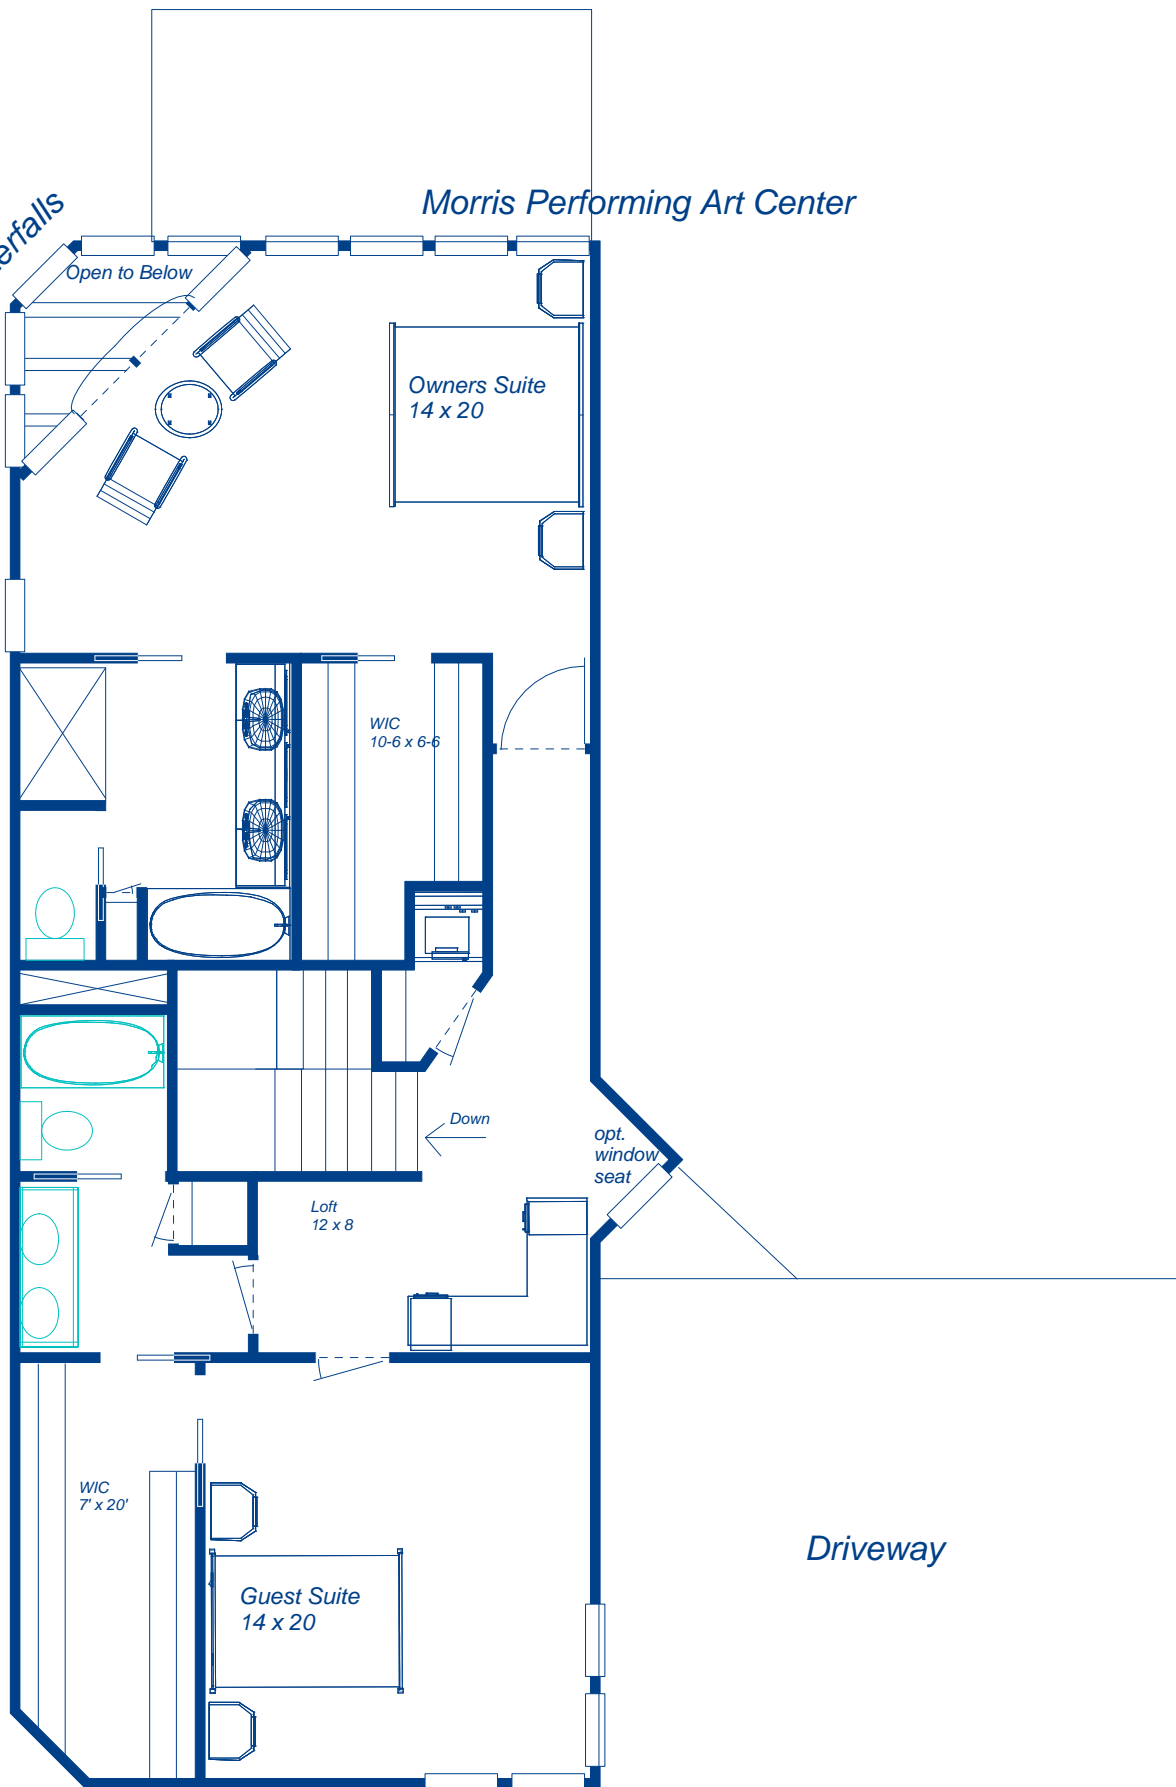

Morris Performing Art Center

Patio  
15' x 8'

Great Room  
25' x 20'

Open to Above

Pantry

Mech.

Up

Down

Driveway

Century Center, river waterfalls

Morris Performing Art Center

Century Center, river waterfalls

Owners Suite  
14 x 20

WIC  
10-6 x 6-6

Down

Loft  
12 x 8

opt.  
window  
seat

WIC  
7' x 20'

Guest Suite  
14 x 20

Driveway