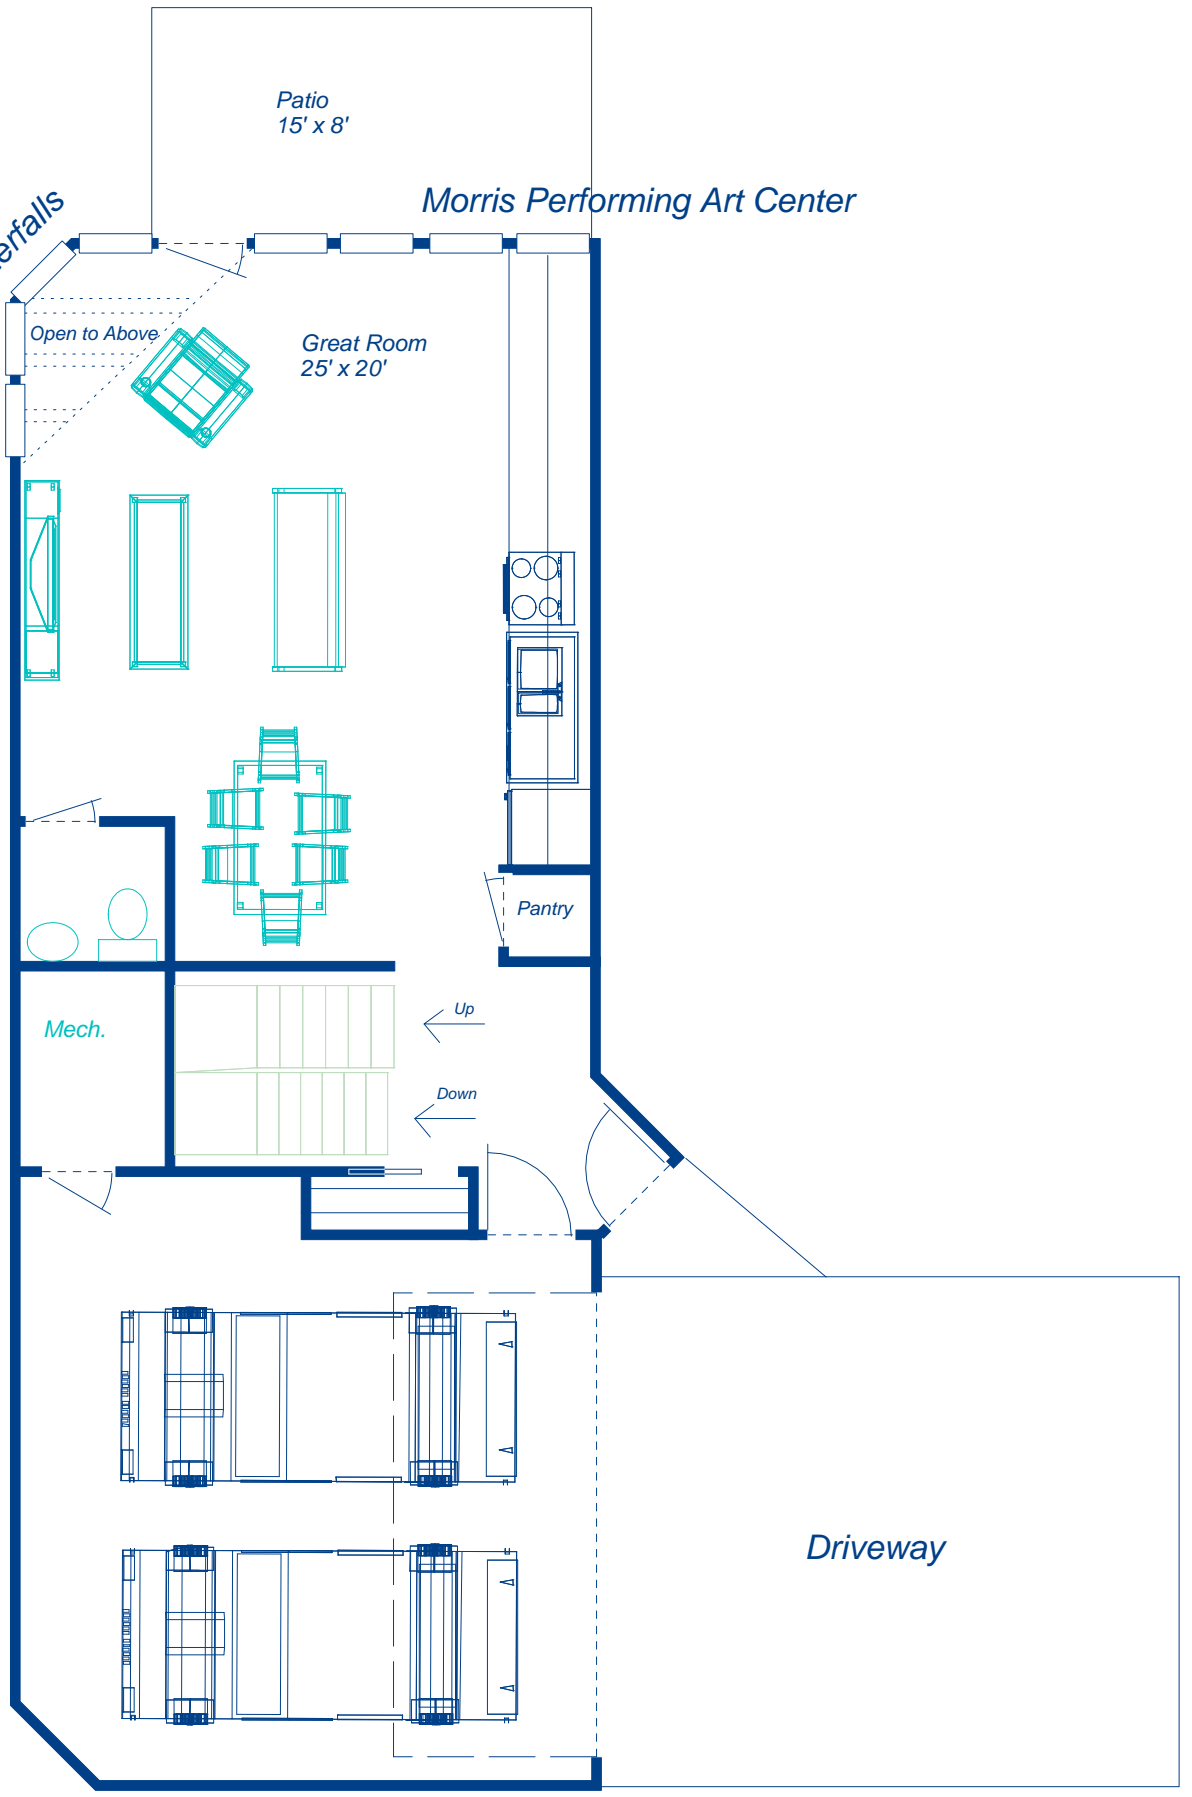

Morris Performing Art Center

Patio  
15' x 8'

Great Room  
25' x 20'

Open to Above

Pantry

Mech.

Up

Down

Driveway

Century Center, river waterfalls

Morris Performing Art Center

Century Center, river waterfalls

Owners Suite  
14 x 20

WIC  
10-6 x 6-6

Down

Loft  
12 x 8

opt.  
window  
seat

WIC  
7' x 20'

Guest Suite  
14 x 20

Driveway