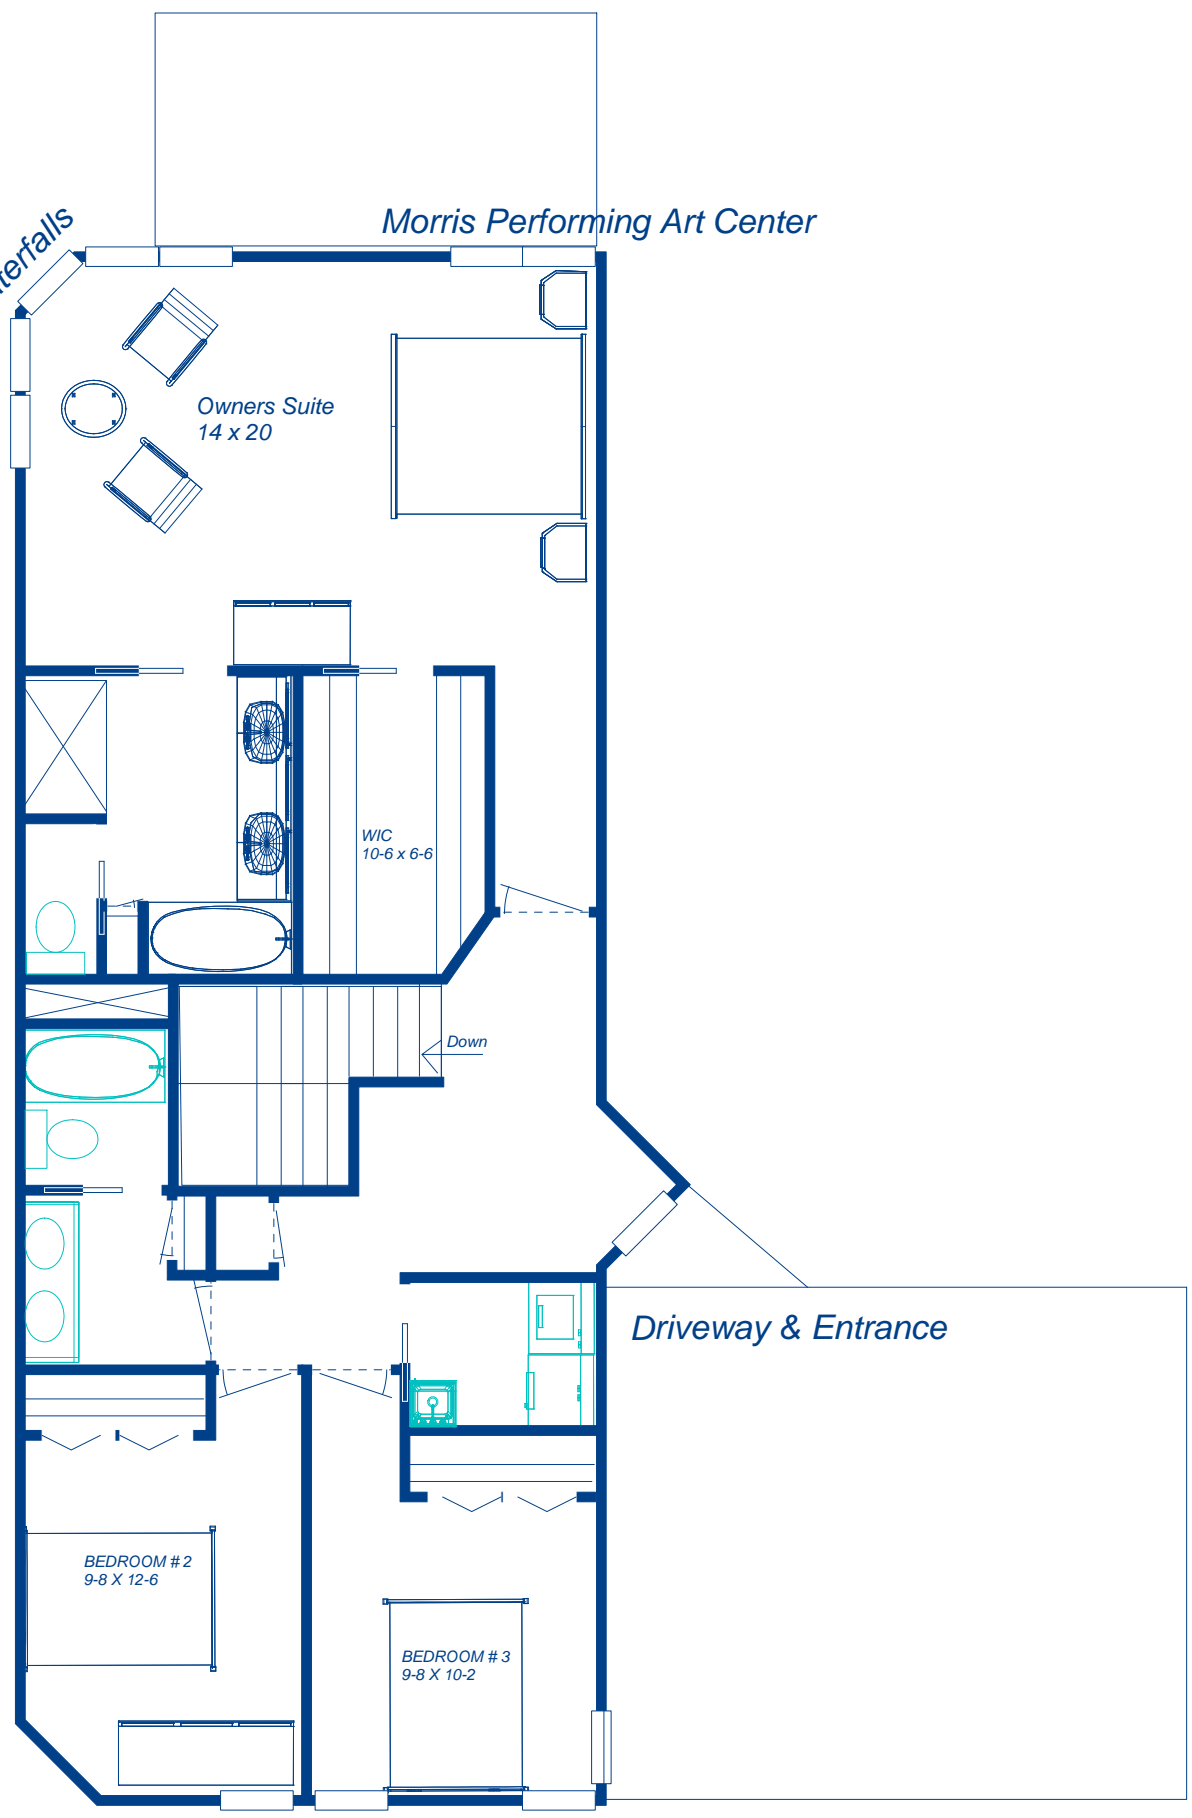

Morris Performing Art Center

Century Center, river waterfalls

Century Center, river waterfalls

Morris Performing Art Center

Owners Suite
14 x 20

WIC
10-6 x 6-6

Down

BEDROOM #2
9-8 X 12-6

BEDROOM #3
9-8 X 10-2

Driveway & Entrance