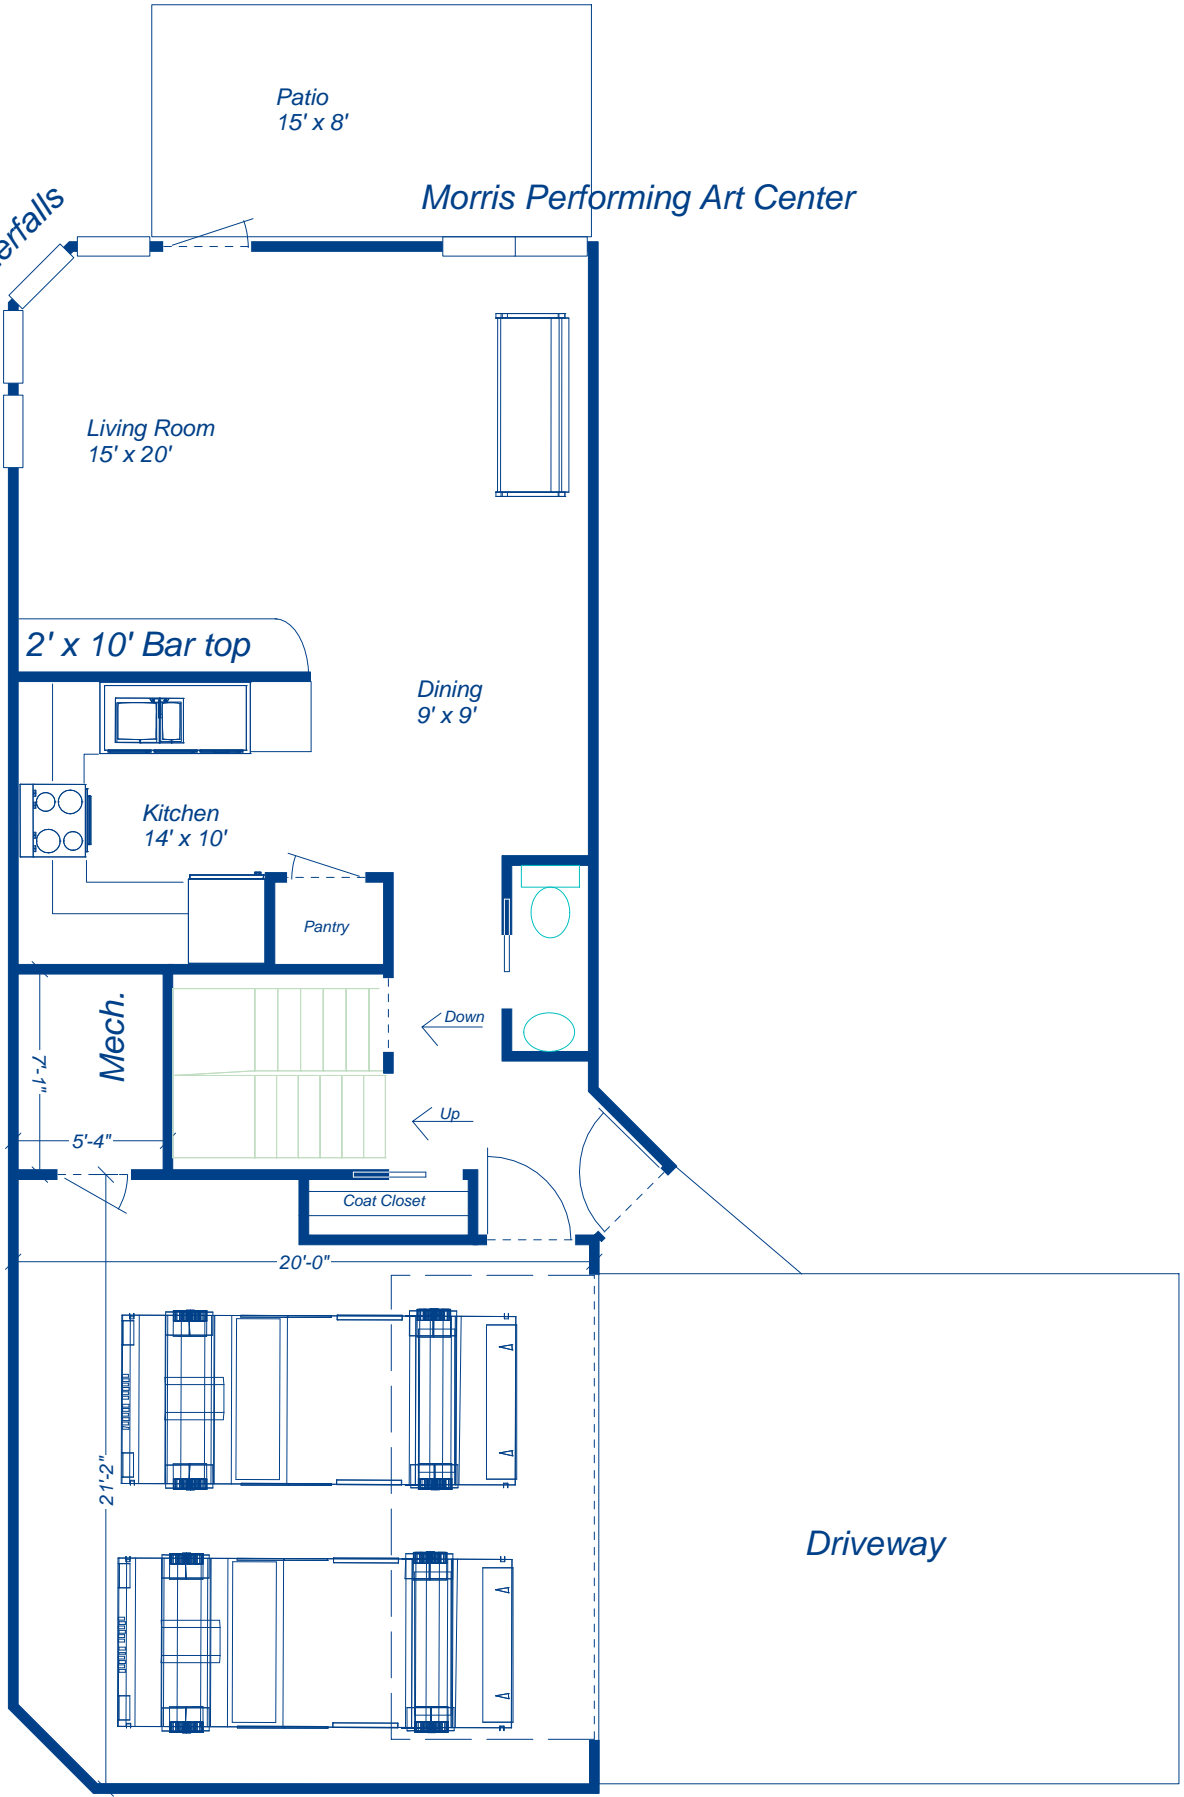

Morris Performing Art Center

Century Center, river waterfalls

Century Center, river waterfalls

Morris Performing Art Center

Owners Suite
14 x 20

WIC
10-6 x 6-6

Down

BEDROOM #2
9-8 X 12-6

BEDROOM #3
9-8 X 10-2

Driveway & Entrance